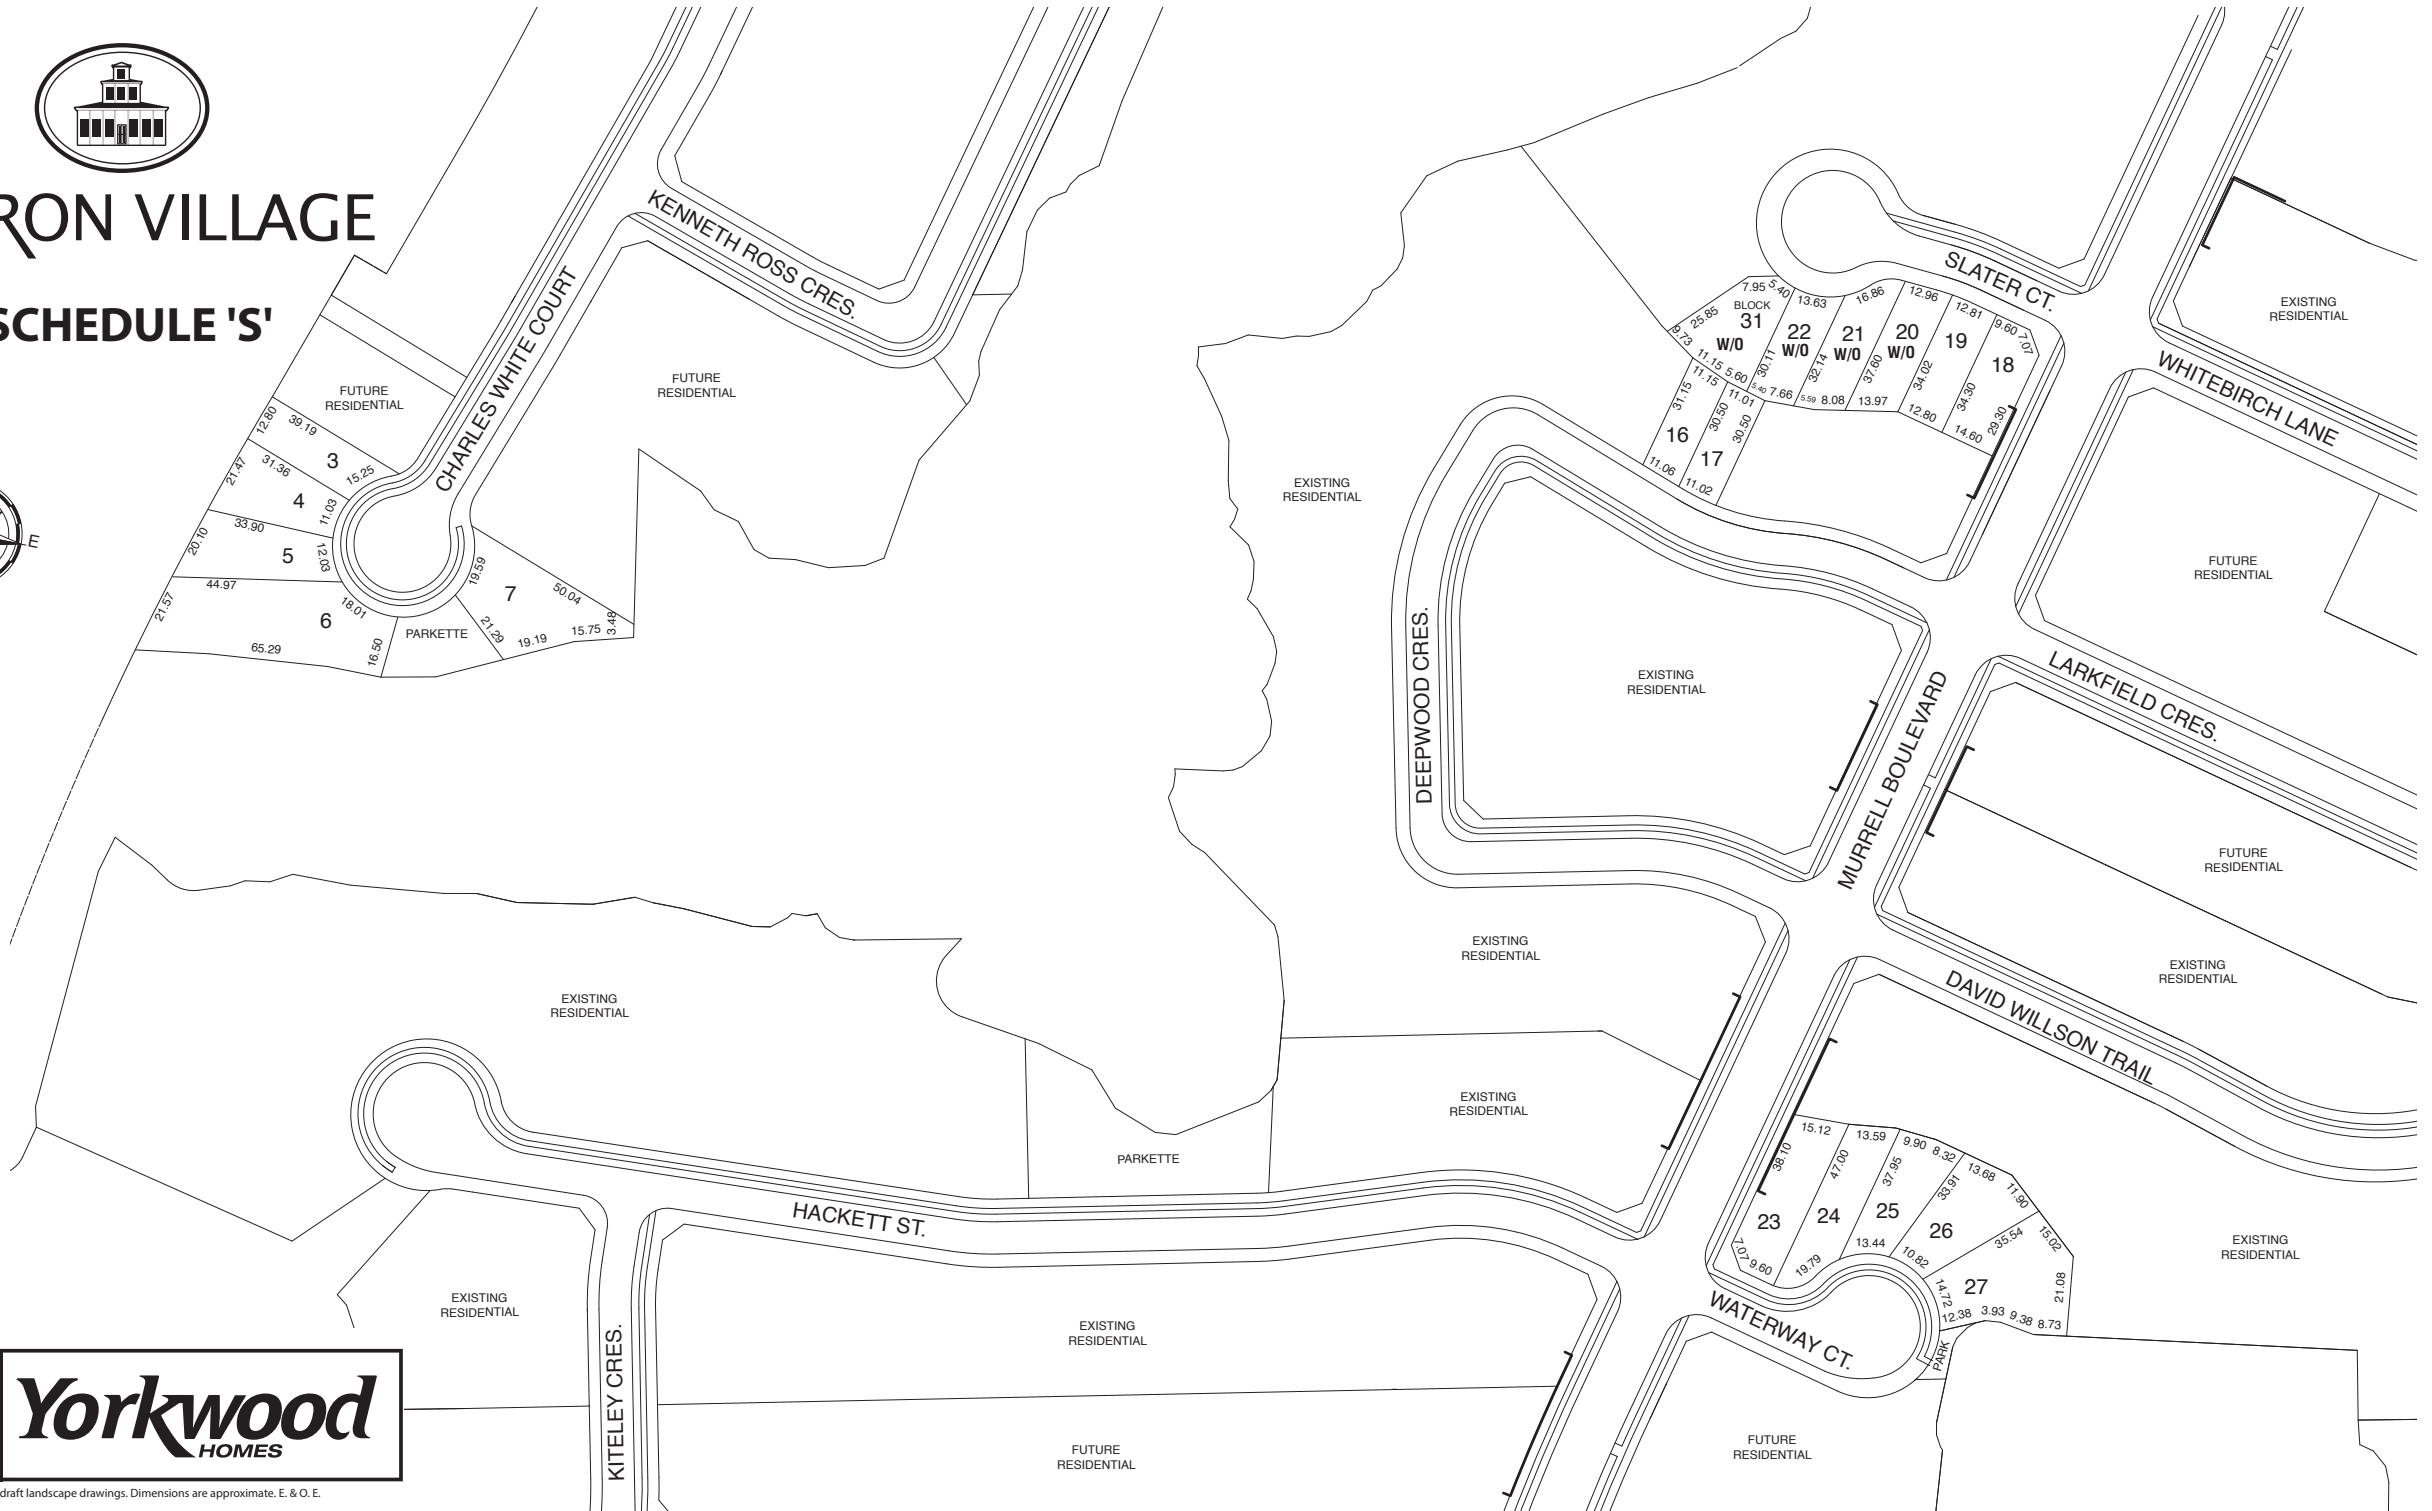

SHARON VILLAGE

SCHEDULE 'S'

60 YEARS **Yorkwood** HOMES