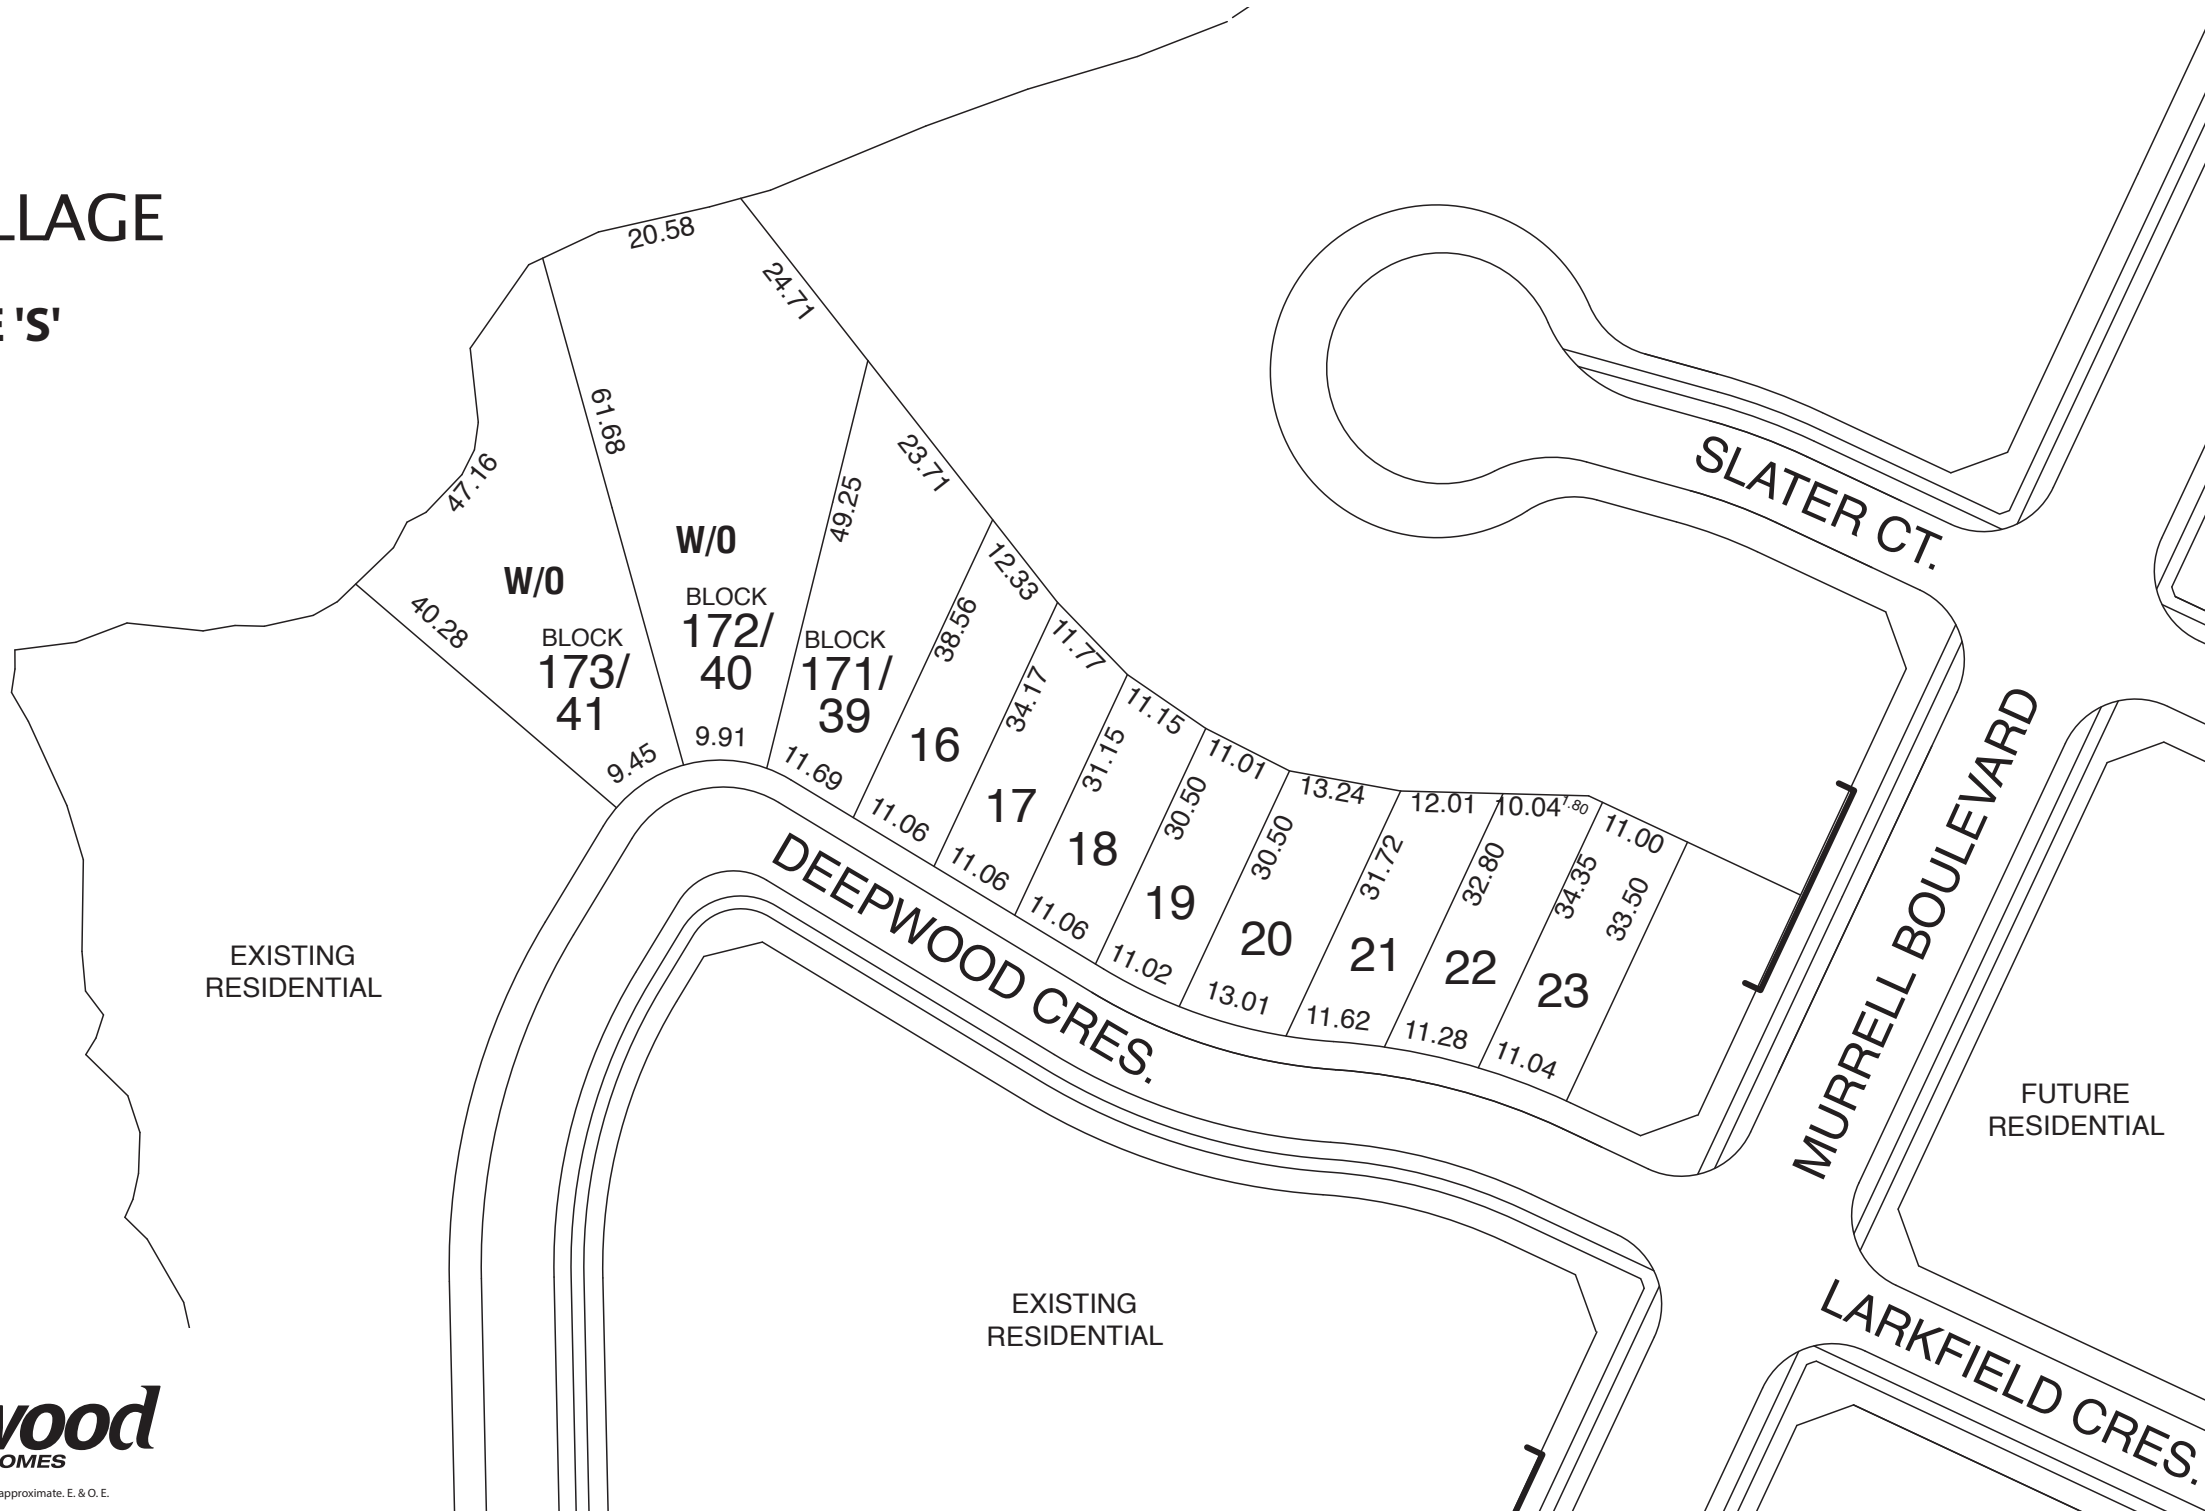

SHARON VILLAGE

SCHEDULE 'S'

EXISTING RESIDENTIAL

EXISTING RESIDENTIAL

FUTURE RESIDENTIAL

55+ *Yorkwood*
YEARS HOMES